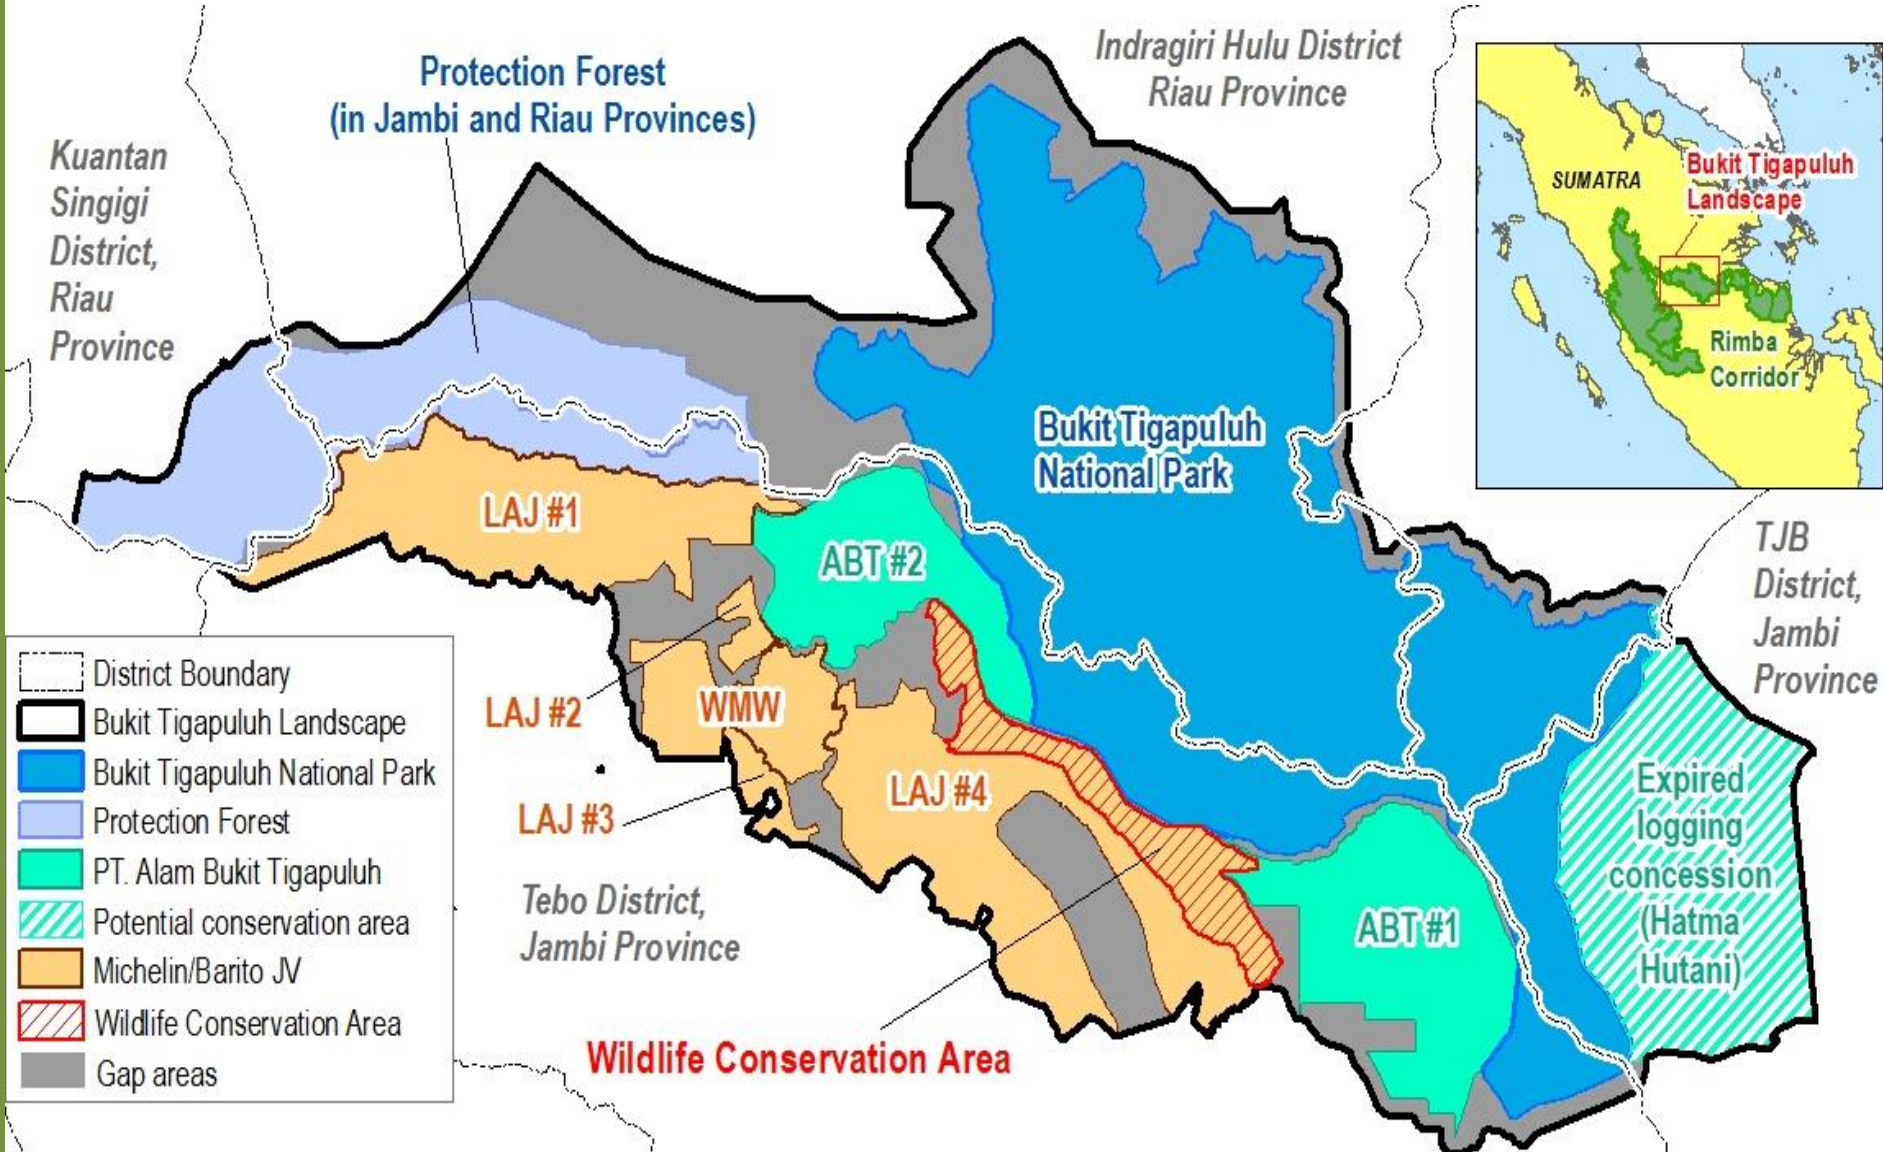

Bukit Tigapuluh Landscape

Straddling Jambi and Riau Provinces

- District Boundary
- Bukit Tigapuluh Landscape
- Bukit Tigapuluh National Park
- Protection Forest
- PT. Alam Bukit Tigapuluh
- Potential conservation area
- Michelin/Barito JV
- Wildlife Conservation Area
- Gap areas